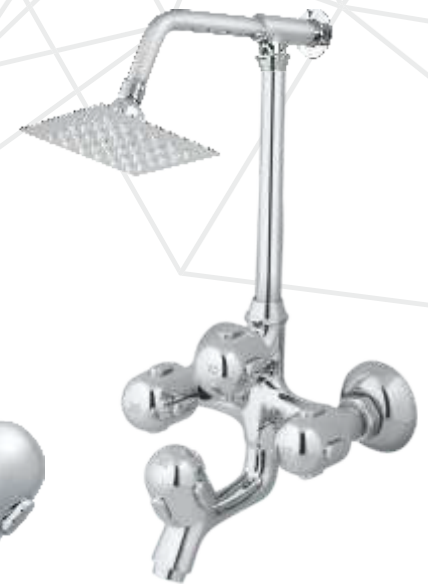

08 Wall Shower

Basin Mixer

Double Bib Cock

T Stop Cock (3 Piece)

Basin Waste

Magnum SET

CP CHROME

COMPLETE BATH SET | Pieces:07 | Price: 33,400/-

09 Wall Shower

Basin Mixer

Double Bib Cock

T Stop Cock (3 Piece)

Basin Waste

Omega SET

CP CHROME

COMPLETE BATH SET Pieces: 07 | Price: 33,400/-

Basin Waste

T Stop Cock (3 Piece)

Double Bib Cock

Basin Mixer

Wall Shower

10

Classical SET

CP CHROME