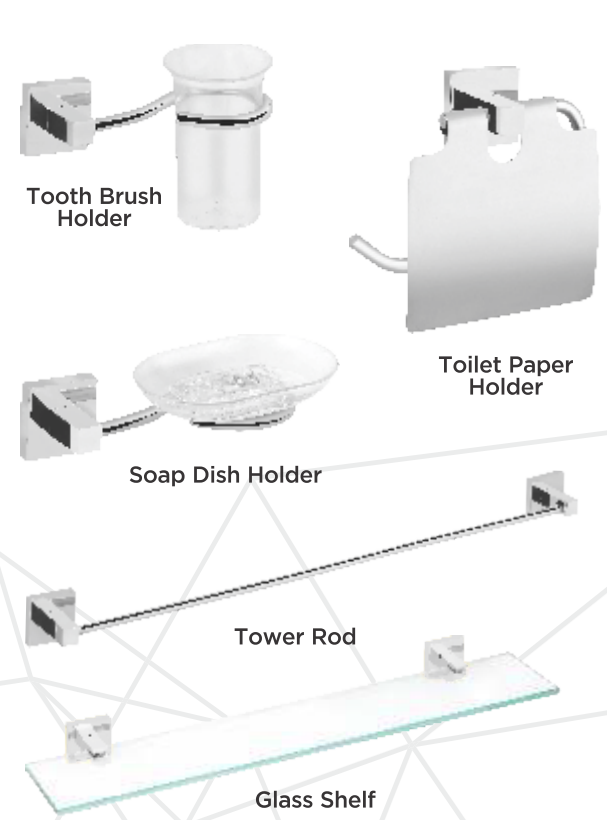

ITALIAN SET

Pieces: **05** | Price: **16,000/-**