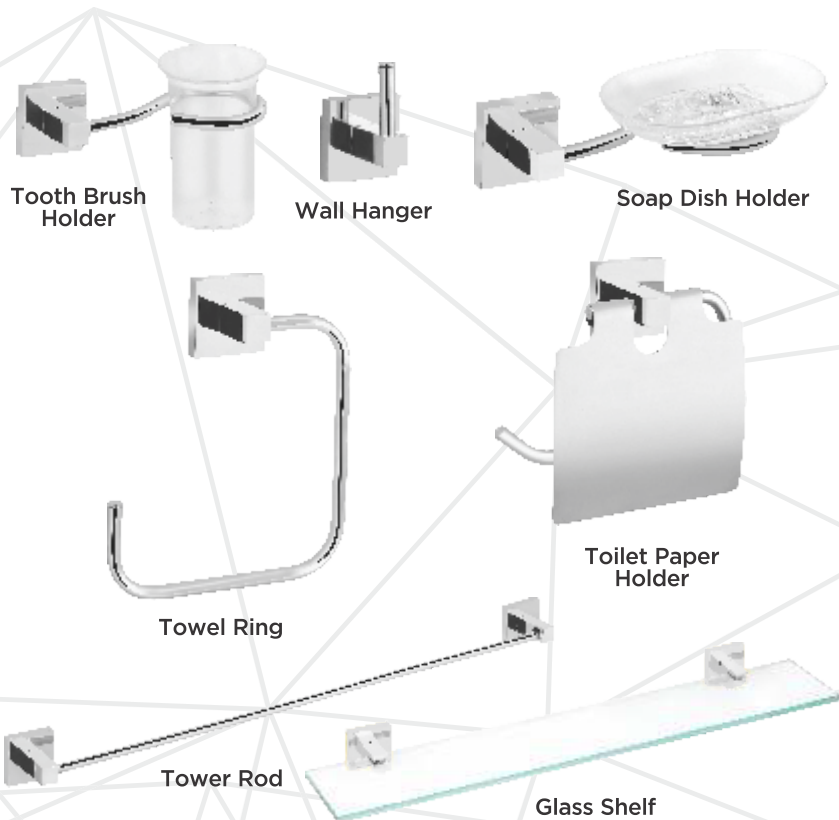

ITALIAN SET

Pieces: **05** | Price: **16,000/-**