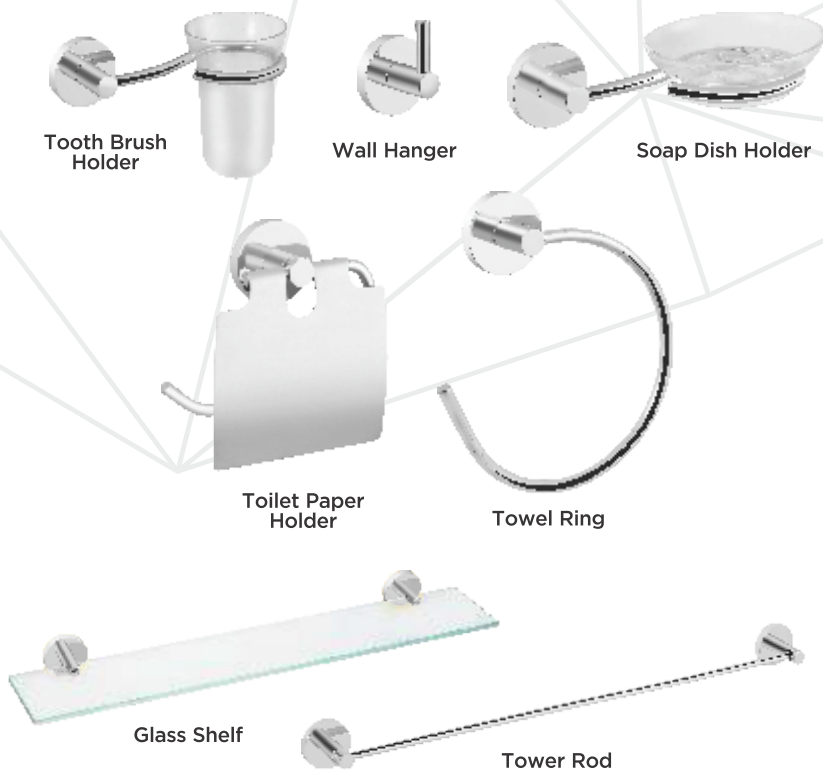

Brass Bathroom Accessories CP CHROME

Pieces: **07** | Price: **17,600/-**

ARABIAN SET

Pieces: **05** | Price: **15,000/-**